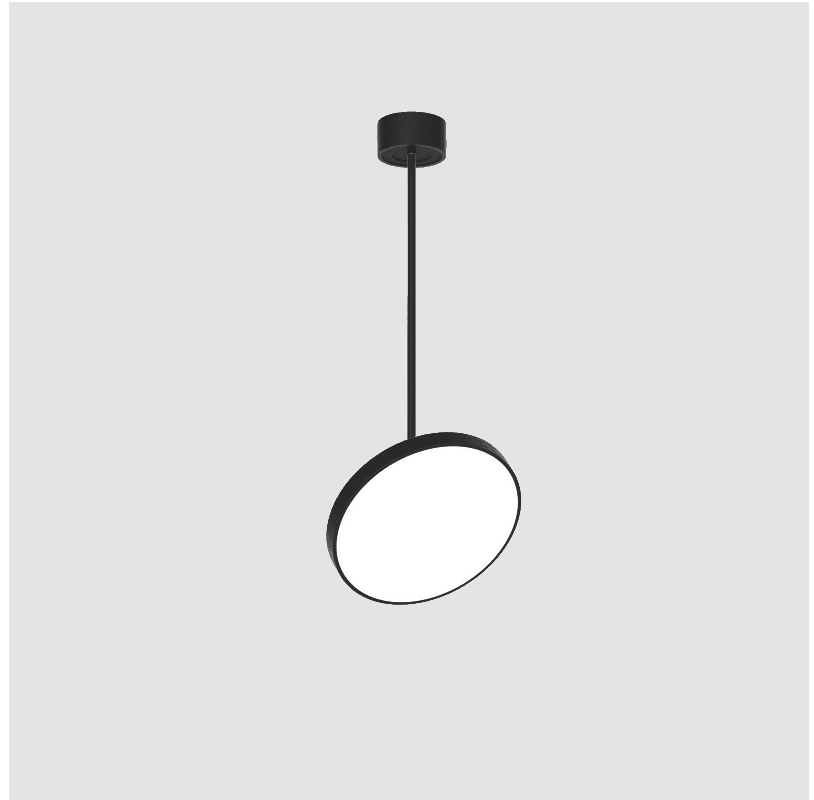

GENERAL

Series: Sign Diva Flex
Subseries: Sign Diva Flex
Brand: Prolicht
Division: Architectural
Mounting Type: Suspension
Mounting Location: Ceiling
Subcategory: Pendant

PHYSICAL

Shape: Round
Diameter (mm): 400
Diameter (in): 15 3/4
Height (mm): 870
Height (in): 34 1/4
Light Distribution: Adjustable / Direct
Weight (kg): 2.007
Weight (lbs): 4.42
Diffuser: PMMA - Opal / Micro-Prism / Sparkling Secret / Vintage Industrial
Fixture Finish: SSR / BKV / CWI / CRY / HAB / UFT / ITA / RUA / FTG / MYG / LOD / PUS / FRO / FUP / KIA / POP / BLS / SPG / MEY / GOH / GUM / CHC / COM / ABZ / JAG / OBR / MOS / ROR
Fixture Material: Extruded Aluminum / Steel

ELECTRICAL

Lamp Type: LED (Zhaga Standard)
Input Wattage (W): 19.8
Total Output Wattage (W): 18
Dimming: Tri-Mode (Non-Dimming and Phase Dimming (120Vac only) and 0-10V Dimming)
Driver Included: Yes
Driver Location: Integrated
Driver Type: Constant Current - Universal
Driver Class: Class 2
Input Voltage (V): 120 - 277
Constant Current (MA): 500

LED

Color Temperature (°K): 2700 / 3000 / 3500 / 4000
Max. Delivered Lumen (lm): 1807 / 1943 / 1951 / 1991
Nominal Lumen (lm): 2250 / 2420 / 2430 / 2480
CRI: >90 CRI
Lamp Life (hrs): 50000

OPTICAL

Adjustability: Rotational 170°; Tilt 90°

RATINGS AND CERTIFICATIONS

Certified By: Certified for North American Standards
IP rating: IP20